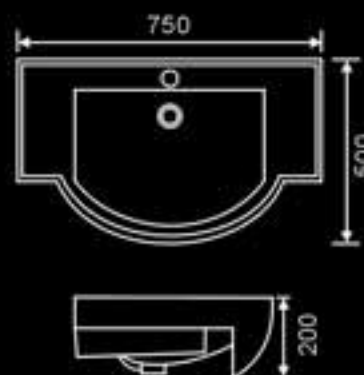

### DB-8075B

Size: 750x480x200mm

## Bathroom Sink

**DB-8090B**

DB-8090B Size: 900x480x210 mm

**DB-8060B**

DB-8060B Size: 600x450x200 mm

**DB-0022**

Size: 510x230x180 mm

**DB-0055**

Size: 330x290x120 mm

**DB-8090D**

DB-8090D Size: 900x480x200 mm  
DB-8100D Size: 1000x490x190 mm

**DB-8062**

Size: 620x485x165 mm

**DB-222**

Size: 430x430x130 mm

**DB-223**

Size: 460x460x140 mm

**DB-8075C**

DB-8075C Size: 750x500x200 mm  
DB-8060C Size: 600x500x200 mm  
DB-8090C Size: 900x500x200 mm  
DB-8100C Size: 1000x500x200 mm

**DB-70B**

DB-70B Size: 700x540x180mm  
DB-60B Size: 610x520x180 mm  
DB-80B Size: 800x540x180 mm