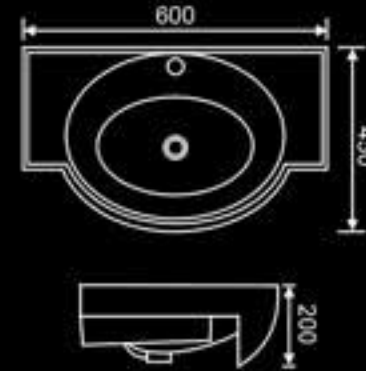

### DB-8075B

Size: 750x480x200mm

## Bathroom Sink

**DB-8090B**

DB-8090B Size: 900x480x210 mm

**DB-8060B**

DB-8060B Size: 600x450x200 mm

**DB-0022**

Size: 510x230x180 mm

**DB-0055**

Size: 330x290x120 mm

**DB-8090D**

DB-8090D Size: 900x480x200 mm  
DB-8100D Size: 1000x490x190 mm

**DB-8062**

Size: 620x485x165 mm

**DB-222**

Size: 430x430x130 mm

**DB-223**

Size: 460x460x140 mm

**DB-8075C**

DB-8075C Size: 750x500x200 mm  
DB-8060C Size: 600x500x200 mm  
DB-8090C Size: 900x500x200 mm  
DB-8100C Size: 1000x500x200 mm

**DB-70B**

DB-70B Size: 700x540x180mm  
DB-60B Size: 610x520x180 mm  
DB-80B Size: 800x540x180 mm