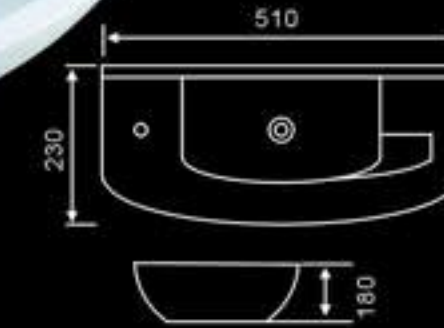

### DB-8075B

Size: 750x480x200mm

## Bathroom Sink

**DB-8090B**

DB-8090B Size: 900x480x210 mm

**DB-8060B**

DB-8060B Size: 600x450x200 mm

**DB-0022**

Size: 510x230x180 mm

**DB-0055**

Size: 330x290x120 mm

**DB-8090D**

DB-8090D Size: 900x480x200 mm  
DB-8100D Size: 1000x490x190 mm

**DB-8062**

Size: 620x485x165 mm

**DB-222**

Size: 430x430x130 mm

**DB-223**

Size: 460x460x140 mm

**DB-8075C**

DB-8075C Size: 750x500x200 mm  
DB-8060C Size: 600x500x200 mm  
DB-8090C Size: 900x500x200 mm  
DB-8100C Size: 1000x500x200 mm

**DB-70B**

DB-70B Size: 700x540x180mm  
DB-60B Size: 610x520x180 mm  
DB-80B Size: 800x540x180 mm