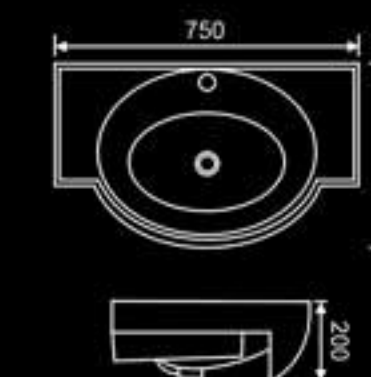

DB-8075B

Size: 750x480x200mm