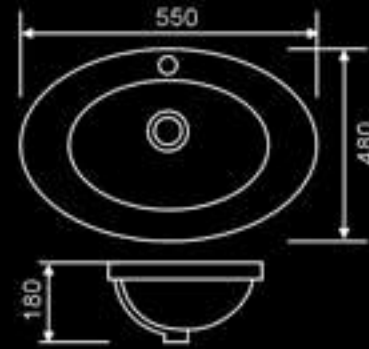

**DB-B110**  
Size: 475x430x135 mm

**DB-A146**  
Size: 450x250x120mm

**DB-8050A**  
Size: 510x500x165 mm

**DB-8050B**  
Size: 520x430x160 mm

**DB-A170**  
Size: 670x440x145mm

**DB-A162**  
Size: 435x435x120mm

**DB-242**  
Size: 510x420x150mm

**DB-A169**  
Size: 435x435x170mm

**DB-238**  
Size: 710x450x150mm

**DB-239**  
Size: 600x440x165mm

**DB-A008**  
Size: 500x500x190mm

**DB-A094**  
Size: 550x440x190mm

## Drop in Sink

## Undermount Sink

**DB-500**  
Size: 500x460x170 mm

**DB-550**  
Size: 550x480x180 mm

**DB-501**  
Size: 470x380x200 mm

**DB-502**  
Size: 420x340x200 mm

**DB-550B**  
Size: 560x480x200 mm  
**DB-550A**  
Size: 510x420x185mm