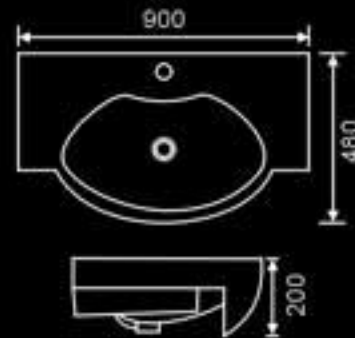

### DB-8075B

Size: 750x480x200mm

## Bathroom Sink

**DB-8090B**

DB-8090B Size: 900x480x210 mm

**DB-8060B**

DB-8060B Size: 600x450x200 mm

**DB-0022**

Size: 510x230x180 mm

**DB-0055**

Size: 330x290x120 mm

**DB-8090D**

DB-8090D Size: 900x480x200 mm  
DB-8100D Size: 1000x490x190 mm

**DB-8062**

Size: 620x485x165 mm

**DB-222**

Size: 430x430x130 mm

**DB-223**

Size: 460x460x140 mm

**DB-8075C**

DB-8075C Size: 750x500x200 mm  
DB-8060C Size: 600x500x200 mm  
DB-8090C Size: 900x500x200 mm  
DB-8100C Size: 1000x500x200 mm

**DB-70B**

DB-70B Size: 700x540x180mm  
DB-60B Size: 610x520x180 mm  
DB-80B Size: 800x540x180 mm