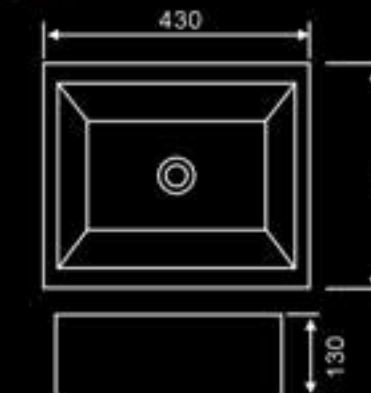

### DB-8075B

Size: 750x480x200mm

## Bathroom Sink

**DB-8090B**

DB-8090B Size: 900x480x210 mm

**DB-8060B**

DB-8060B Size: 600x450x200 mm

**DB-0022**

Size: 510x230x180 mm

**DB-0055**

Size: 330x290x120 mm

**DB-8090D**

DB-8090D Size: 900x480x200 mm  
DB-8100D Size: 1000x490x190 mm

**DB-8062**

Size: 620x485x165 mm

**DB-222**

Size: 430x430x130 mm

**DB-223**

Size: 460x460x140 mm

**DB-8075C**

DB-8075C Size: 750x500x200 mm  
DB-8060C Size: 600x500x200 mm  
DB-8090C Size: 900x500x200 mm  
DB-8100C Size: 1000x500x200 mm

**DB-70B**

DB-70B Size: 700x540x180mm  
DB-60B Size: 610x520x180 mm  
DB-80B Size: 800x540x180 mm