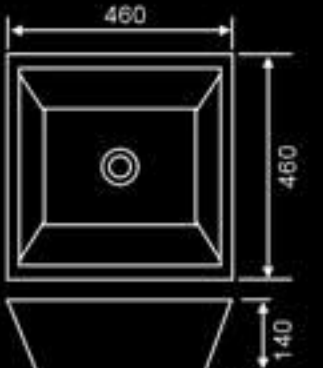

## Vanity Basin

**DB-9060E**  
Size: 600x460x175 mm

**DB-9090E(R)**  
Size: 900x460x175 mm  
**DB-9100E(R)**  
Size: 1000x460x175 mm

**DB-9075E**  
DB-9075E Size: 750x460x175mm  
DB-9070E Size: 700x460x175 mm  
DB-9080E Size: 800x460x175 mm

## Bathroom Sink

**DB-8090B**

DB-8090B Size: 900x480x210 mm

**DB-8060B**

DB-8060B Size: 600x450x200 mm

**DB-0022**

Size: 510x230x180 mm

**DB-0055**

Size: 330x290x120 mm

**DB-8090D**

DB-8090D Size: 900x480x200 mm  
DB-8100D Size: 1000x490x190 mm

**DB-8062**

Size: 620x485x165 mm

**DB-222**

Size: 430x430x130 mm

**DB-223**

Size: 460x460x140 mm

**DB-8075C**

DB-8075C Size: 750x500x200 mm  
DB-8060C Size: 600x500x200 mm  
DB-8090C Size: 900x500x200 mm  
DB-8100C Size: 1000x500x200 mm

**DB-70B**

DB-70B Size: 700x540x180mm  
DB-60B Size: 610x520x180 mm  
DB-80B Size: 800x540x180 mm