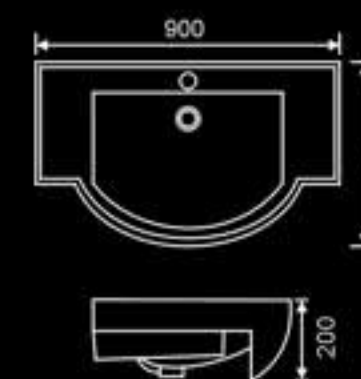

DB-8090C

Size: 900x500x200mm