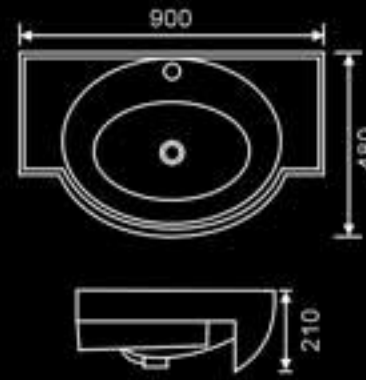

DB-8090B Size: 900x480x210 mm

DB-8060B