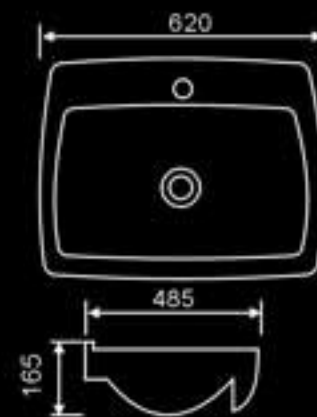

### DB-8090C

Size: 900x500x200mm

## Bathroom Sink

**DB-8090B**

DB-8090B Size: 900x480x210 mm

**DB-8060B**

DB-8060B Size: 600x450x200 mm

**DB-0022**

Size: 510x230x180 mm

**DB-0055**

Size: 330x290x120 mm

**DB-8090D**

DB-8090D Size: 900x480x200 mm  
DB-8100D Size: 1000x490x190 mm

**DB-8062**

Size: 620x485x165 mm

**DB-222**

Size: 430x430x130 mm

**DB-223**

Size: 460x460x140 mm

**DB-8075C**

DB-8075C Size: 750x500x200 mm  
DB-8060C Size: 600x500x200 mm  
DB-8090C Size: 900x500x200 mm  
DB-8100C Size: 1000x500x200 mm

**DB-70B**

DB-70B Size: 700x540x180mm  
DB-60B Size: 610x520x180 mm  
DB-80B Size: 800x540x180 mm