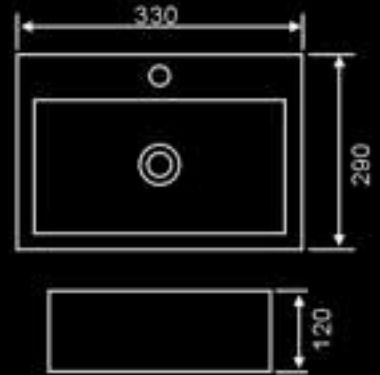

### DB-8075B

Size: 750x480x200mm

## Bathroom Sink

**DB-8090B**

DB-8090B Size: 900x480x210 mm

**DB-8060B**

DB-8060B Size: 600x450x200 mm

**DB-0022**

Size: 510x230x180 mm

**DB-0055**

Size: 330x290x120 mm

**DB-8090D**

DB-8090D Size: 900x480x200 mm  
DB-8100D Size: 1000x490x190 mm

**DB-8062**

Size: 620x485x165 mm

**DB-222**

Size: 430x430x130 mm

**DB-223**

Size: 460x460x140 mm

**DB-8075C**

DB-8075C Size: 750x500x200 mm  
DB-8060C Size: 600x500x200 mm  
DB-8090C Size: 900x500x200 mm  
DB-8100C Size: 1000x500x200 mm

**DB-70B**

DB-70B Size: 700x540x180mm  
DB-60B Size: 610x520x180 mm  
DB-80B Size: 800x540x180 mm